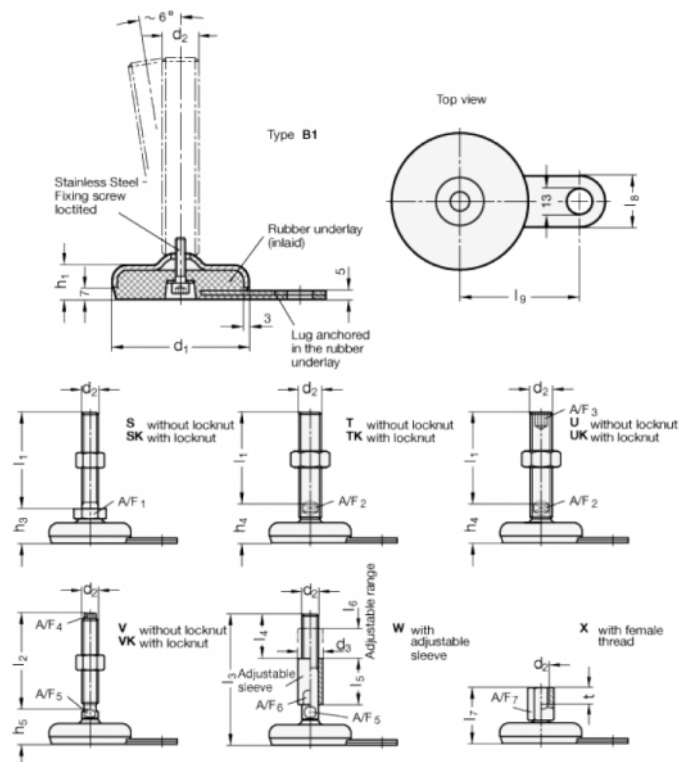

Article number: 203380M16100B1TK
 Description: E+G levelling foot
 GN 33-80-M16-100-B1-TK, Stainless steel
 Note: TK With nut, Wrench flat at the bottom

Measures

- A/F2 = 12
- d1 = 80
- d2 = M16
- h1 = 20
- h4 = 34
- l1 = 100
- l8 = 30
- l9 = 70